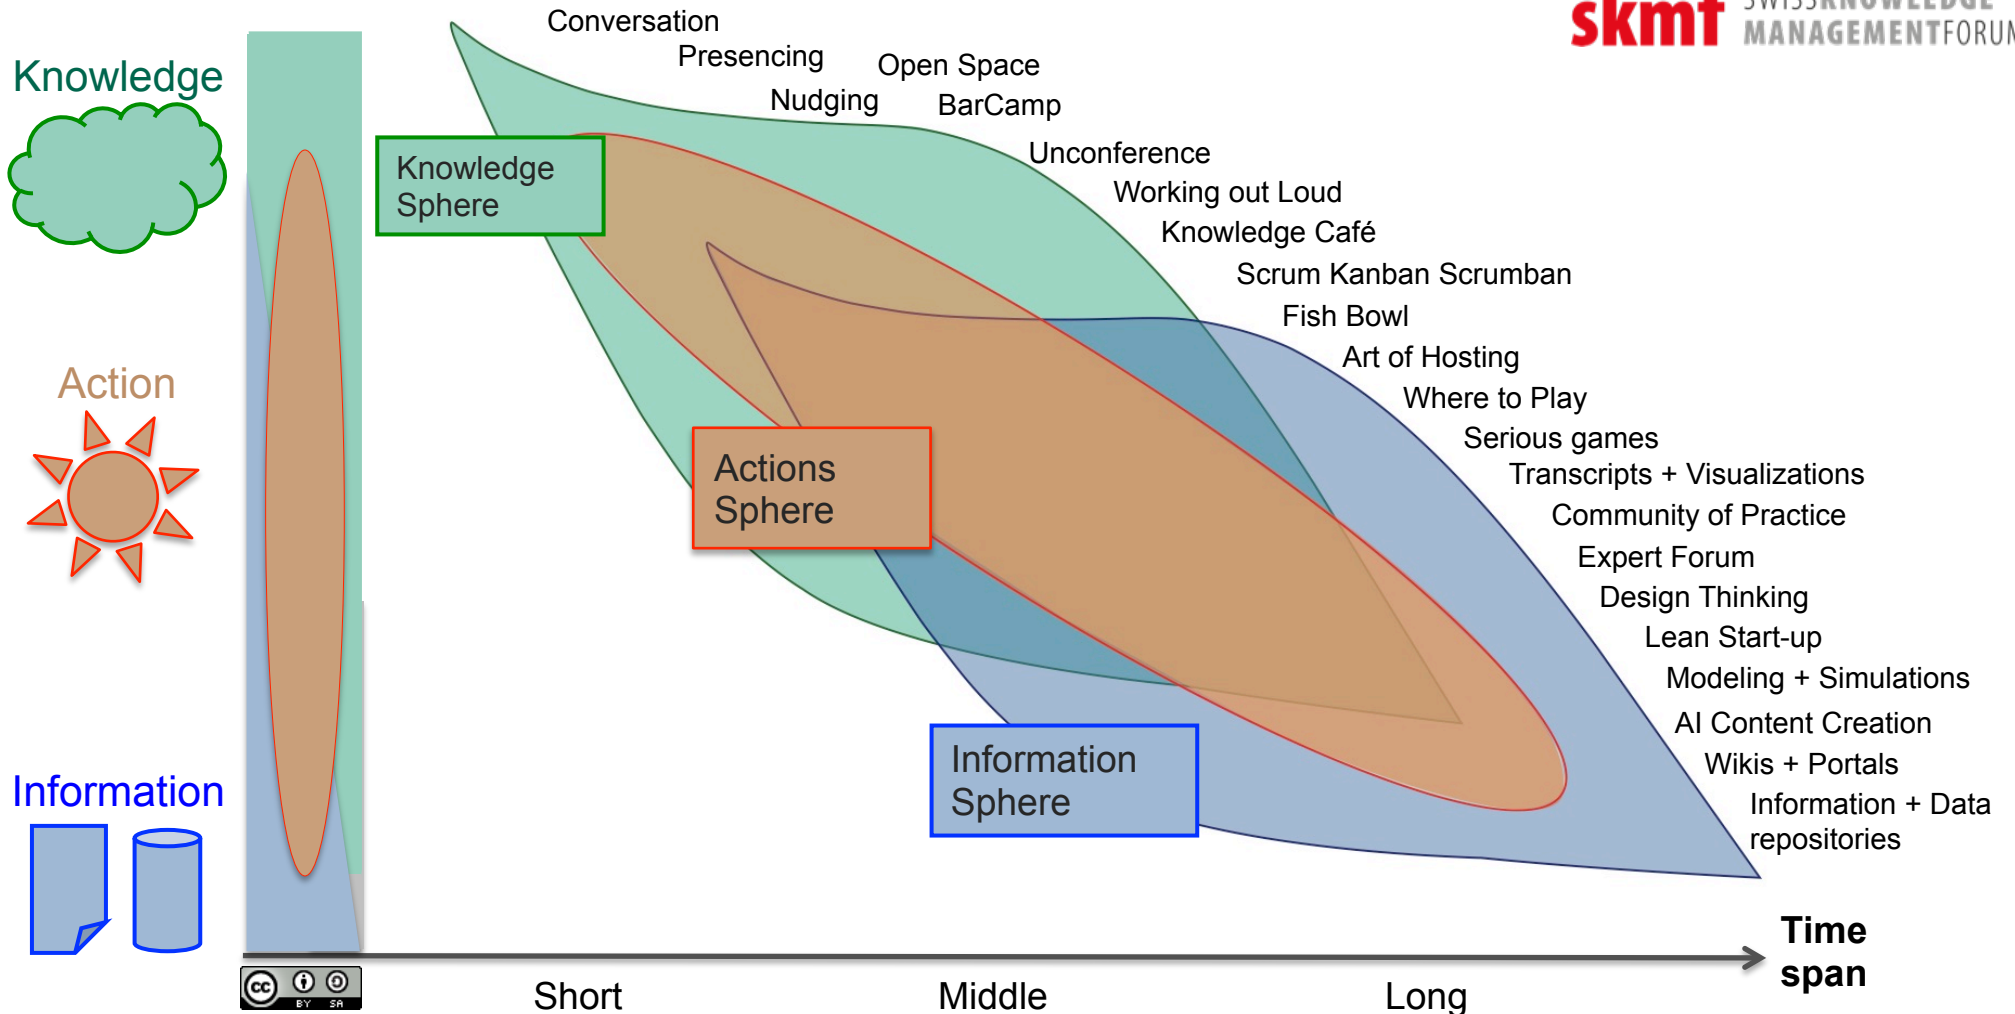

3 Sphere Model

for Innovation and Knowledge Management for Design Thinking and Agile Collaboration

skmf SWISS KNOWLEDGE
MANAGEMENT FORUM

Based on: Pavel Kraus and Gil Regev (2017) Beyond Activities
<https://infoscience.epfl.ch/record/230298>